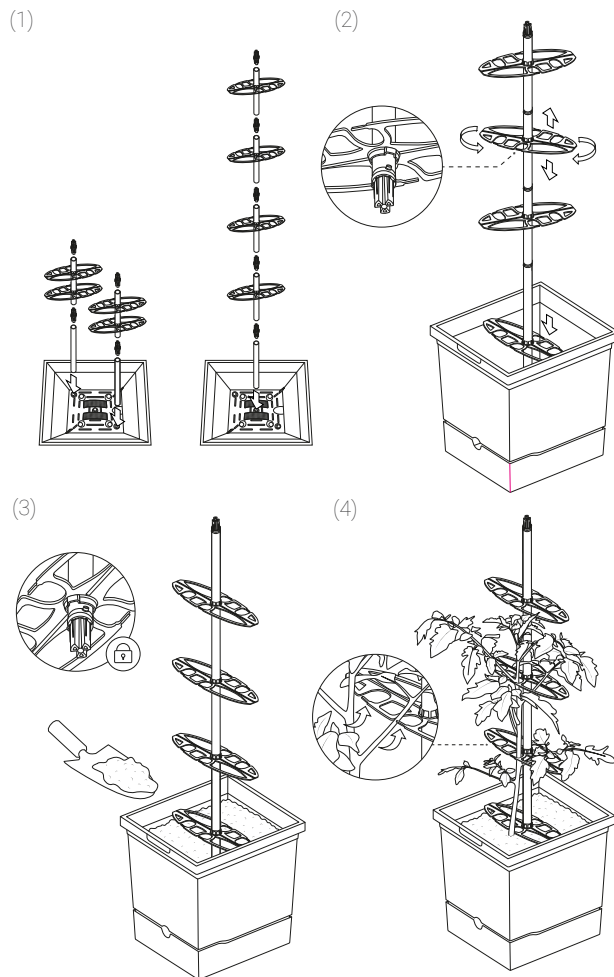

## Tomato pot Self-watering and with flexible climbing aid

Consists of plant pot and water reservoir, 2x irrigation wick, 6x modular climbing aid with connectors and 4 plant holders

29 x 26 x 129 or 81 cm