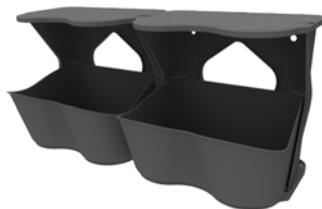

### BoQUBE Flexi Garden

Vertical and horizontal planting system, 52 x 20 x 26 cm horizontal established, 26 x 20 x 52 cm vertical established incl. wall fixing kit, set of 2

Colour: light-grey  
Art.-No. 16294170  
EAN 40 05728 90602 9  
Units/ct. 6